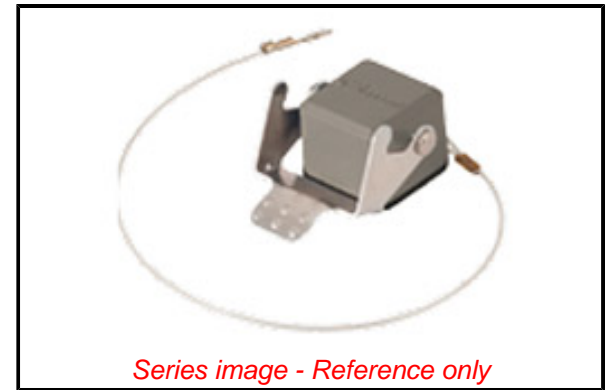

PLEASE CHECK WWW.MOLEX.COM FOR LATEST PART INFORMATION

Part Number: [0936010717](#)
Status: **Active**
Overview: GWconnect Heavy Duty Connectors (HDC)
Description: GWconnect STD - Standard, Cover for Female Inserts, Die-cast Aluminum, with 1 Lever, with Gasket, Size 3A «21x21» Insert, Grey

Documents:

[RoHS Certificate of Compliance (PDF)](#)

Agency Certification

CSA	256883
UL	E249674

General

Product Family	Industrial Connectors / Enclosures
Series	93601
Comments	With nylon wire tether line.
Component Size	3A «21x21»
Component Type	Cover
IP Rating	IP66, IP67
Overview	GWconnect Heavy Duty Connectors (HDC)
Product Category	Heavy Duty Connectors
Product Name	GWconnect
Taxonomy	Heavy-Duty Connectors
Type	STD
UPC	887191844848

Physical

Cover Coating	Polyester Powder
Cover Color	Grey RAL 9002
Lock to Mating Part	Yes
Material - Cover	Die-cast Aluminum
Material - Lever	Stainless Steel
Net Weight	18.000/g
Number of Levers	1
Packaging Type	Bag

Material Info

Engineering Number	7803.6884.A

Series image - Reference only

EU ELV

Not Relevant

EU RoHS

Compliant

REACH SVHC

Not Contained Per -
D(2022)4187-DC (10
June 2022)

Halogen-Free

Status

Low-Halogen

For more information, please visit [Contact US](#)

China ROHS

ELV

RoHS Phthalates

ZZCERT_CE -

Declaration of

Conformity

China RoHS

Green Image

Not Relevant

Not Contained

CER_4000400719_00_000.pdf

Search Parts in this Series

[93601 Series](#)

Use With

Enclosures with with Size 3A «21x21»
Female Inserts